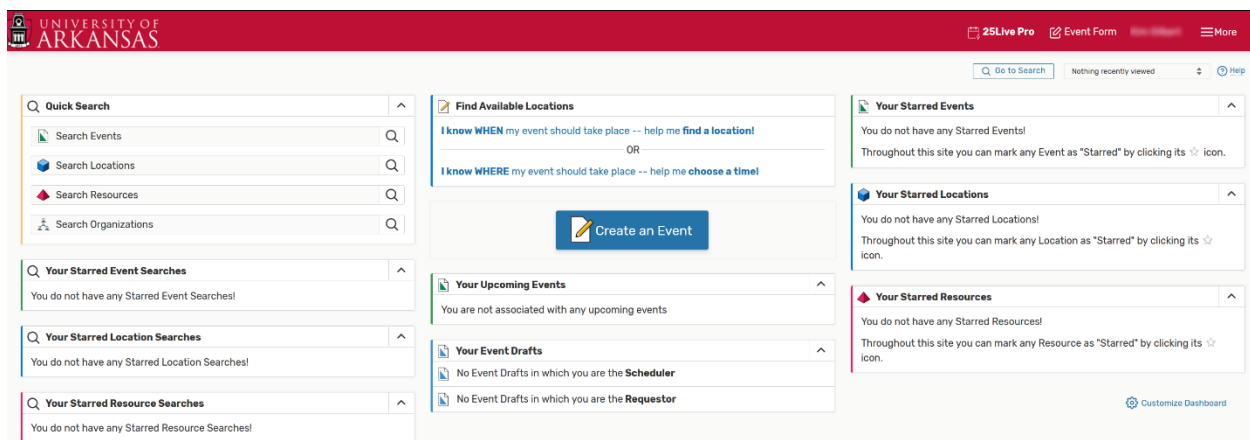

- Expand panels
  - Look for the chevron symbol $\wedge$ in panels to indicate that content can expand or collapse.
- Look for drag and drop features
  - Many areas of 25Live Pro, such as the home dashboard and availability views provide opportunities to quickly drag and drop objects where you need them.
- Utilize inline editing
  - The event details view offers convenient inline editing features.

Access Your Favorite Objects and View Faster by Customizing Your Dashboard

The best way to improve your productivity in 25Live is to customize your home dashboard. With smart customization you can quickly create events, access starred/favorite objects in one click, and quickly access saved searches.

Image: The 25Live dashboard can be customized to make accessing favorites faster.